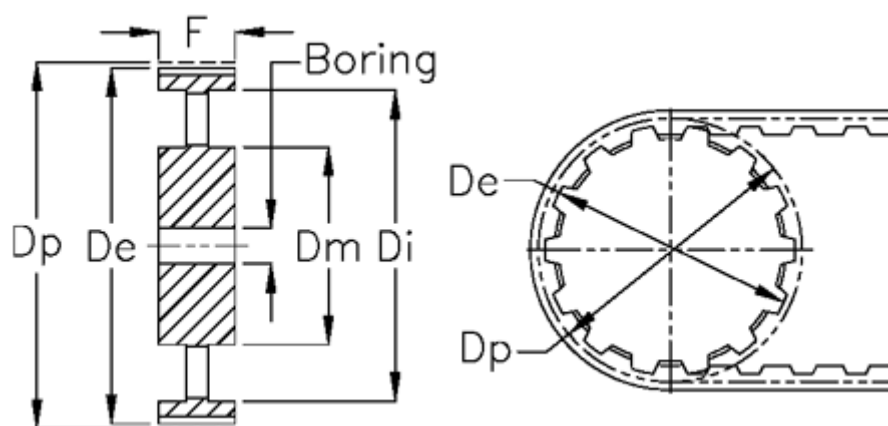

Article number: 604144192050

Description: Timing belt pulley with hub  
HTD 192 8M 50

## Measures

Bore	= 20	Type	= 8M
De	= 487.55	Weight	= 22.4
Di	= 60	Width	= 50
Dm	= 130		
Dp	= 488.92		
F	= 460		
L	= 60		
Tooth number	= 192		